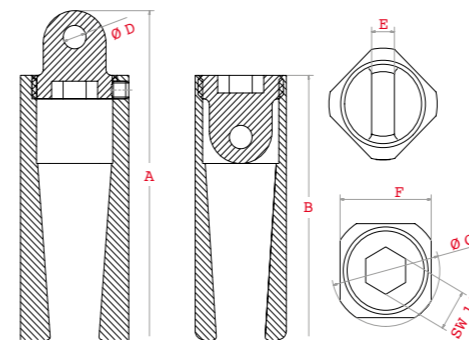

DIEPA ERS SYSTEM

★ The DIEPA ERS System is a unique wire rope end termination assembly consisting of a socket (ERS Cast Socket) that is specially designed to facilitate rope installation through its compact size and in-built stowaway becket and a suitable housing (ERS Housing) that provides for secure containment of the socket and easy release when replacing ropes through its 'quick-lock' facility.

★ DIEPA ERS Systems are Compatible with only Diepa ropes.

ROUND CROSS - SECTION

Item	Rope Range (mm)	a (mm)	b (mm)	c (mm)	d (mm)	e (mm)
VGH-ERS015Z	13 - 15	112	90	32	8	8
VGH-ERS019Z	16 - 19	127	105	38	10	8
VGH-ERS023Z	20 - 23	161	135	42	12,3	12
VGH-ERS026Z	24 - 26	154	128	52	12,3	12
VGH-ERS028Z	27 - 28	180	150	56	12,3	12
VGH-ERS032Z	29 - 32	190	160	68	12,3	12
VGH-ERS036Z	33 - 36	212	180	74	14	16
VGH-ERS040Z	37 - 40	244	200	78	16	20

SQUARE CROSS - SECTION

Item	Rope Range (mm)	a (mm)	b (mm)	c (mm)	d (mm)	e (mm)	f (mm)
VGH-ERS015D	13 - 15	112	90	38	8	8	32
VGH-ERS019D	16 - 19	127	105	44	10	8	38
VGH-ERS023D	20 - 23	161	135	48	12,3	12	42
VGH-ERS026D	24 - 26	155	128	60	12,3	12	52
VGH-ERS028D	27 - 28	180	150	64	12,3	12	56
VGH-ERS032D	29 - 32	190	160	80	12,3	12	68
VGH-ERS036D	33 - 36	212	180	88	14	16	74
VGH-ERS040D	37 - 40	244	200	90	16	20	78

ROUND PIN

Item	g (mm)	h (mm)	i (mm)	j (mm)
BLZ-ERS015P	30	67	38	73
BLZ-ERS019P	33,5	77	48	85
BLZ-ERS023P	35,5	100	48	108
BLZ-ERS026P	51,5	119	62	127
BLZ-ERS028P	57,5	125	76	133
BLZ-ERS032P	63	143	78	151
BLZ-ERS036P	64,5	153	79	161
BLZ-ERS040P	76	165	90	175