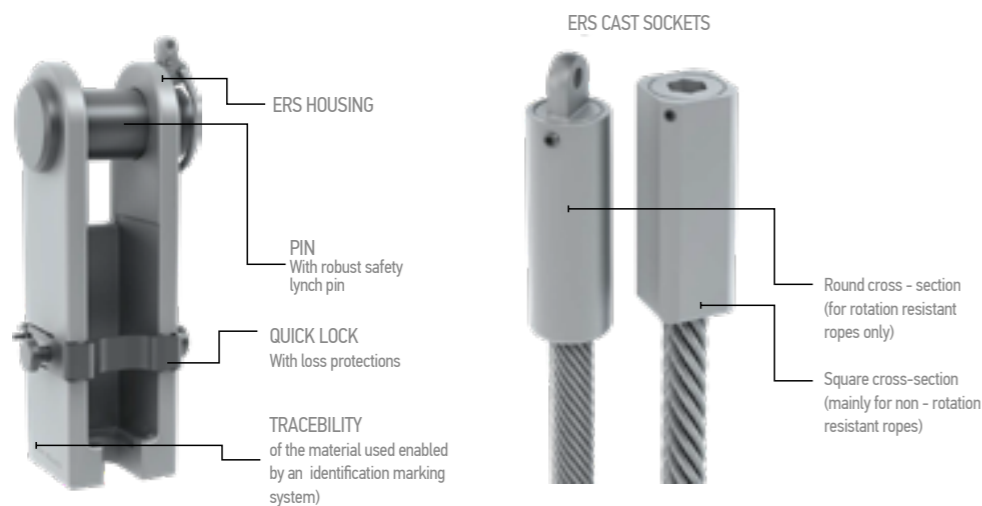

DIEPA ERS SYSTEM

★ The DIEPA ERS System is a unique wire rope end termination assembly consisting of a socket (ERS Cast Socket) that is specially designed to facilitate rope installation through its compact size and in-built stowaway becket and a suitable housing (ERS Housing) that provides for secure containment of the socket and easy release when replacing ropes through its 'quick-lock' facility.

★ DIEPA ERS Systems are Compatible with only Diepa ropes.

ROUND CROSS - SECTION

Item	Rope Range (mm)	a (mm)	b (mm)	c (mm)	d (mm)	e (mm)
VGH-ERS015Z	13 - 15	112	90	32	8	8
VGH-ERS019Z	16 - 19	127	105	38	10	8
VGH-ERS023Z	20 - 23	161	135	42	12,3	12
VGH-ERS026Z	24 - 26	154	128	52	12,3	12
VGH-ERS028Z	27 - 28	180	150	56	12,3	12
VGH-ERS032Z	29 - 32	190	160	68	12,3	12
VGH-ERS036Z	33 - 36	212	180	74	14	16
VGH-ERS040Z	37 - 40	244	200	78	16	20

SQUARE CROSS - SECTION

Item	Rope Range (mm)	a (mm)	b (mm)	c (mm)	d (mm)	e (mm)	f (mm)
VGH-ERS015D	13 - 15	112	90	38	8	8	32
VGH-ERS019D	16 - 19	127	105	44	10	8	38
VGH-ERS023D	20 - 23	161	135	48	12,3	12	42
VGH-ERS026D	24 - 26	155	128	60	12,3	12	52
VGH-ERS028D	27 - 28	180	150	64	12,3	12	56
VGH-ERS032D	29 - 32	190	160	80	12,3	12	68
VGH-ERS036D	33 - 36	212	180	88	14	16	74
VGH-ERS040D	37 - 40	244	200	90	16	20	78