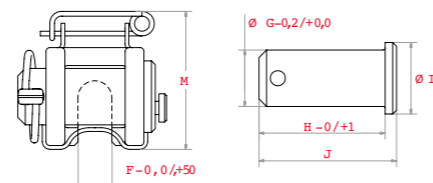

DIEPA ERS SYSTEM

★ The DIEPA ERS System is a unique wire rope end termination assembly consisting of a socket (ERS Cast Socket) that is specially designed to facilitate rope installation through its compact size and in-built stowaway becket and a suitable housing (ERS Housing) that provides for secure containment of the socket and easy release when replacing ropes through its 'quick-lock' facility.

★ DIEPA ERS Systems are Compatible with only Diepa ropes.

ROUND CROSS - SECTION

Item	Rope Range (mm)	a (mm)	b (mm)	c (mm)	d (mm)	e (mm)
VGH-ERS015Z	13 - 15	112	90	32	8	8
VGH-ERS019Z	16 - 19	127	105	38	10	8
VGH-ERS023Z	20 - 23	161	135	42	12,3	12
VGH-ERS026Z	24 - 26	154	128	52	12,3	12
VGH-ERS028Z	27 - 28	180	150	56	12,3	12
VGH-ERS032Z	29 - 32	190	160	68	12,3	12
VGH-ERS036Z	33 - 36	212	180	74	14	16
VGH-ERS040Z	37 - 40	244	200	78	16	20

SQUARE CROSS - SECTION

Item	Rope Range (mm)	a (mm)	b (mm)	c (mm)	d (mm)	e (mm)	f (mm)
VGH-ERS015D	13 - 15	112	90	38	8	8	32
VGH-ERS019D	16 - 19	127	105	44	10	8	38
VGH-ERS023D	20 - 23	161	135	48	12,3	12	42
VGH-ERS026D	24 - 26	155	128	60	12,3	12	52
VGH-ERS028D	27 - 28	180	150	64	12,3	12	56
VGH-ERS032D	29 - 32	190	160	80	12,3	12	68
VGH-ERS036D	33 - 36	212	180	88	14	16	74
VGH-ERS040D	37 - 40	244	200	90	16	20	78

ROUND PIN

Item	g (mm)	h (mm)	i (mm)	j (mm)
BLZ-ERS015P	30	67	38	73
BLZ-ERS019P	33,5	77	48	85
BLZ-ERS023P	35,5	100	48	108
BLZ-ERS026P	51,5	119	62	127
BLZ-ERS028P	57,5	125	76	133
BLZ-ERS032P	63	143	78	151
BLZ-ERS036P	64,5	153	79	161
BLZ-ERS040P	76	165	90	175