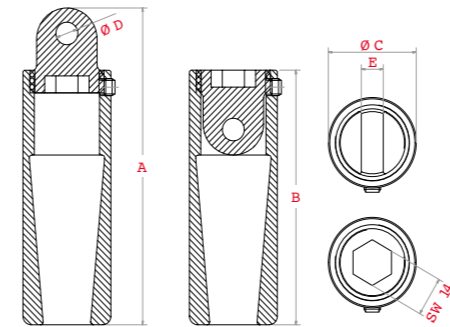

DIEPA ERS SYSTEM

★ The DIEPA ERS System is a unique wire rope end termination assembly consisting of a socket (ERS Cast Socket) that is specially designed to facilitate rope installation through its compact size and in-built stowaway becket and a suitable housing (ERS Housing) that provides for secure containment of the socket and easy release when replacing ropes through its 'quick-lock' facility.

★ DIEPA ERS Systems are Compatible with only Diepa ropes.

ROUND CROSS - SECTION

Item	Rope Range (mm)	a (mm)	b (mm)	c (mm)	d (mm)	e (mm)
VGH-ERS015Z	13 - 15	112	90	32	8	8
VGH-ERS019Z	16 - 19	127	105	38	10	8
VGH-ERS023Z	20 - 23	161	135	42	12,3	12
VGH-ERS026Z	24 - 26	154	128	52	12,3	12
VGH-ERS028Z	27 - 28	180	150	56	12,3	12
VGH-ERS032Z	29 - 32	190	160	68	12,3	12
VGH-ERS036Z	33 - 36	212	180	74	14	16
VGH-ERS040Z	37 - 40	244	200	78	16	20

SQUARE CROSS - SECTION

Item	Rope Range (mm)	a (mm)	b (mm)	c (mm)	d (mm)	e (mm)	f (mm)
VGH-ERS015D	13 - 15	112	90	38	8	8	32
VGH-ERS019D	16 - 19	127	105	44	10	8	38
VGH-ERS023D	20 - 23	161	135	48	12,3	12	42
VGH-ERS026D	24 - 26	155	128	60	12,3	12	52
VGH-ERS028D	27 - 28	180	150	64	12,3	12	56
VGH-ERS032D	29 - 32	190	160	80	12,3	12	68
VGH-ERS036D	33 - 36	212	180	88	14	16	74
VGH-ERS040D	37 - 40	244	200	90	16	20	78

ROUND PIN

Item	g (mm)	h (mm)	i (mm)	j (mm)
BLZ-ERS015P	30	67	38	73
BLZ-ERS019P	33,5	77	48	85
BLZ-ERS023P	35,5	100	48	108
BLZ-ERS026P	51,5	119	62	127
BLZ-ERS028P	57,5	125	76	133
BLZ-ERS032P	63	143	78	151
BLZ-ERS036P	64,5	153	79	161
BLZ-ERS040P	76	165	90	175