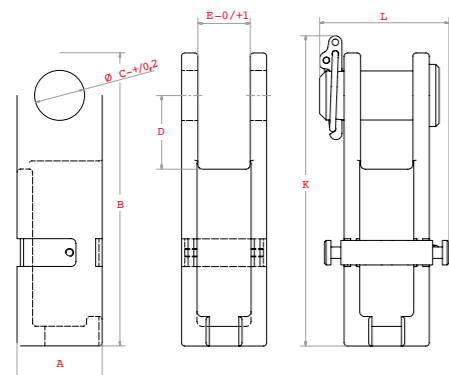

DIEPA ERS SYSTEM

★ The DIEPA ERS System is a unique wire rope end termination assembly consisting of a socket (ERS Cast Socket) that is specially designed to facilitate rope installation through its compact size and in-built stowaway becket and a suitable housing (ERS Housing) that provides for secure containment of the socket and easy release when replacing ropes through its 'quick-lock' facility.

★ DIEPA ERS Systems are Compatible with only Diepa ropes.

ROUND CROSS - SECTION

Item	Rope Range (mm)	a (mm)	b (mm)	c (mm)	d (mm)	e (mm)
VGH-ERS015Z	13 - 15	112	90	32	8	8
VGH-ERS019Z	16 - 19	127	105	38	10	8
VGH-ERS023Z	20 - 23	161	135	42	12,3	12
VGH-ERS026Z	24 - 26	154	128	52	12,3	12
VGH-ERS028Z	27 - 28	180	150	56	12,3	12
VGH-ERS032Z	29 - 32	190	160	68	12,3	12
VGH-ERS036Z	33 - 36	212	180	74	14	16
VGH-ERS040Z	37 - 40	244	200	78	16	20

SQUARE CROSS - SECTION

Item	Rope Range (mm)	a (mm)	b (mm)	c (mm)	d (mm)	e (mm)	f (mm)
VGH-ERS015D	13 - 15	112	90	38	8	8	32
VGH-ERS019D	16 - 19	127	105	44	10	8	38
VGH-ERS023D	20 - 23	161	135	48	12,3	12	42
VGH-ERS026D	24 - 26	155	128	60	12,3	12	52
VGH-ERS028D	27 - 28	180	150	64	12,3	12	56
VGH-ERS032D	29 - 32	190	160	80	12,3	12	68
VGH-ERS036D	33 - 36	212	180	88	14	16	74
VGH-ERS040D	37 - 40	244	200	90	16	20	78

ROUND PIN

Item	g (mm)	h (mm)	i (mm)	j (mm)
BLZ-ERS015P	30	67	38	73
BLZ-ERS019P	33,5	77	48	85
BLZ-ERS023P	35,5	100	48	108
BLZ-ERS026P	51,5	119	62	127
BLZ-ERS028P	57,5	125	76	133
BLZ-ERS032P	63	143	78	151
BLZ-ERS036P	64,5	153	79	161
BLZ-ERS040P	76	165	90	175